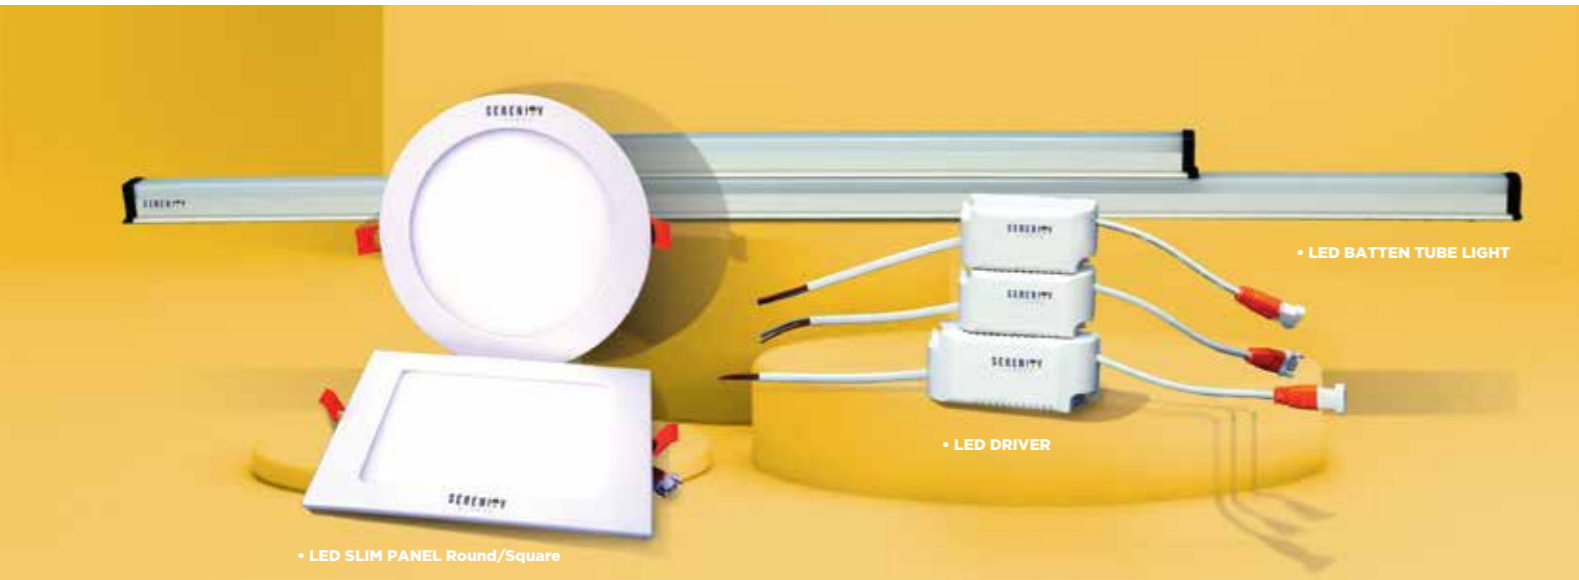

LED SLIM PANEL Round/Square

MODEL NO.	SLSPR/S6W	SLSPR/S9W	SLSPR/S12W
Input Power (Watt.)	6W	9W	12W
Cutout Dia (mm)	105	105	155
Outer Dia (mm)	120	120	170
Luminous	600-660	900-990	1200-1320
MODEL NO.	SLSPR/S15W	SLSPR/S18W	SLSPR/S22W
Input Power (Watt.)	15W	18W	22W
Cutout Dia (mm)	155	205	205
Outer Dia (mm)	170	225	225
Luminous	1500-1550	1800-1980	2200-2420

Color - Cool white, Natural white, Warm white, Red Green & Blue

LED DRIVER

MODEL NO.	S17213006W	S17213009W	S334030012W
Input Power (Watt.)	6W	9W	12W
Input Voltage	240V	240V	240V
Output Voltage	17-21V	27-31V	33-40V
MODEL NO.	S334030015W	S506030018W	S506030022W
Input Power (Watt.)	15W	18W	22W
Input Voltage	240V	240V	240V
Output Voltage	44-52V	50-60V	65-77V

LED BATTEN TUBE LIGHT

MODEL NO.	SLBTL10W	SLBTL20W
Input Power (Watt.)	10W	20W
Luminous	1000-1100	2000-2200

Color - Cool white, Natural white & Warm white.